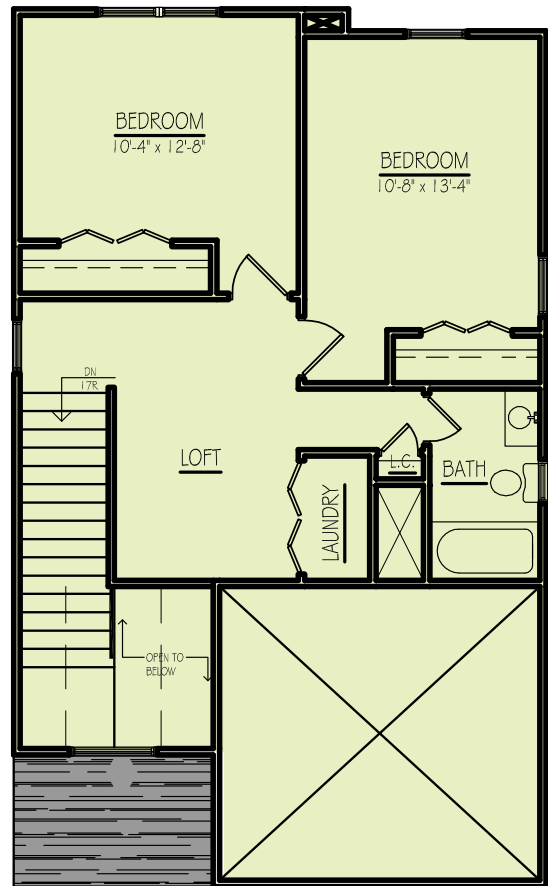

The Madison

Carriage Hill LANDING

The Madison model is a Traditional looking home with the **MASTER DOWN**. The master bedroom is accompanied by its own master bath and walk in closet. The entire first floor has 9 smooth ceilings which allows for a very open and spacious feel. The other two bedrooms and second full bath are on the second level with large loft area and laundry room space. Numerous upgrades are also available!

(3) Bedroom
(2-1/2) Bath

FIRST FLOOR - 906 S/F
SECOND FLOOR - 591 S/F
TOTAL HEATED S.F. - 1,497 S/F

First Floor

Second Floor

For more information visit www.CarriageHillLanding.com

The renderings, specifications, features and descriptions provided herein, although based on careful planning, engineering and architectural study, are subject to change. The developer reserves the right to alter and amend the same without notice or obligation.