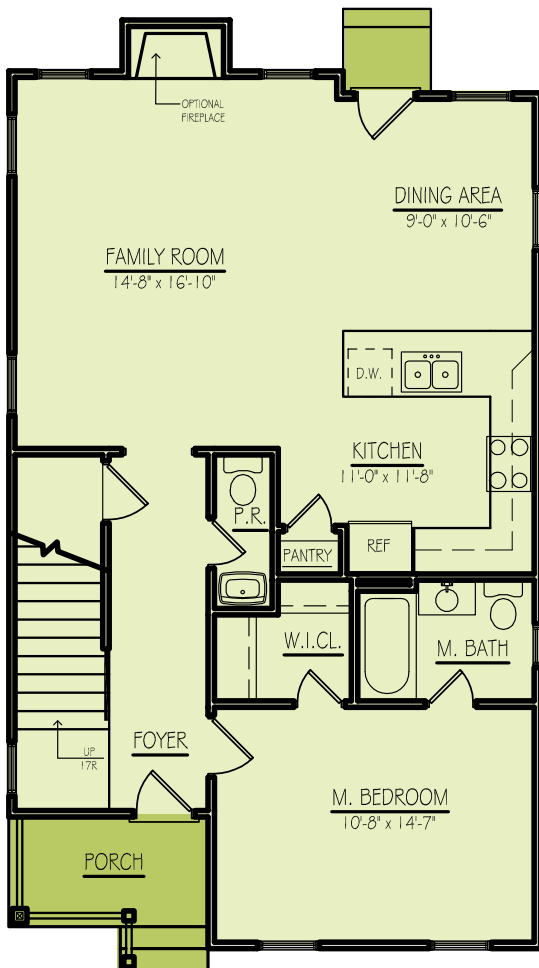

The Madison

Carriage Hill LANDING

The Madison model is a Traditional looking home with the **MASTER DOWN**. The master bedroom is accompanied by its own master bath and walk in closet. The entire first floor has 9 smooth ceilings which allows for a very open and spacious feel. The other two bedrooms and second full bath are on the second level with large loft area and laundry room space. Numerous upgrades are also available!

(3) Bedroom
(2-1/2) Bath

FIRST FLOOR - 906 S/F
SECOND FLOOR - 591 S/F
TOTAL HEATED S.F. - 1,497 S/F

First Floor

Second Floor

For more information visit www.CarriageHillLanding.com

The renderings, specifications, features and descriptions provided herein, although based on careful planning, engineering and architectural study, are subject to change. The developer reserves the right to alter and amend the same without notice or obligation.